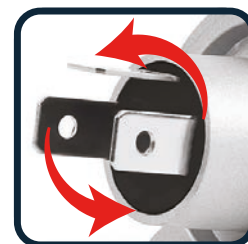

SIMPLY H1 OE FIT

type	H1		
Cod.	417581	Q.TY	2
Cod.	4175811	Q.TY	1
Base	P14.5s		

PRODUCT SPECIFICATION

POTENZA ELETTRICA @13,2V INPUT POWER	12W +/- 10%
ALIMENTAZIONE OPERATING VOLTAGE	DC 12V
FLUSSO LUMINOSO LUMINOUS FLUX	4000 LM
CHIP LED LIGHT SOURCE MODEL	CSP
TEMPERATURA DI COLORE COLOR TEMPERATURE	6000° K
IP RATE	IP67
TEMPERATURA DI ESERCIZIO OPERATING TEMPERATURE	-40° +80°
DURATA OPERATING LIFE	>30000 ore / hours
RAFFREDDAMENTO HEAT DISSIPATION METHOD	Alluminio Avio Aviation Alluminium

ATTACCO DIRETTO SENZA FILI

La Simply OE FIT H1 è identica ad una H1 alogena tradizionale, permettendo una trasformazione a led facile e veloce su qualsiasi vettura usando il suo portalampada originale, anche se in plastica!

WIRELESS DIRECT CONNECTION

The Simply OE FIT H1 is identical to a conventional halogen H1, allowing a quick and easy conversion to LED on any car using its original lamp holder, even if it is made of plastic!

SIMPLY H4-H19 OE FIT

type	H4-H19		
Cod.	417584	Q.TY	2
Cod.	4175841	Q.TY	1
Base	Combo P43t - PU43t		

PRODUCT SPECIFICATION

POTENZA ELETTRICA @13,2V INPUT POWER	High beam 17,5W +/- 10% Low beam 15W +/- 10%
ALIMENTAZIONE OPERATING VOLTAGE	DC 12V
FLUSSO LUMINOSO LUMINOUS FLUX	Abbagliante 8000 LM Anabbagliante 6000 LM High beam 8000 LM Low Beam 6000 LM
CHIP LED LIGHT SOURCE MODEL	CSP
TEMPERATURA DI COLORE COLOR TEMPERATURE	6000° K
IP RATE	IP67
TEMPERATURA DI ESERCIZIO OPERATING TEMPERATURE	-40° +80°
DURATA OPERATING LIFE	>30000 ore / hours
RAFFREDDAMENTO HEAT DISSIPATION METHOD	Alluminio Avio Aviation Alluminium

NESSUNA POLARITÀ

La Simply OE FIT H4, come la versione alogena, non ha polarità: il cambio luci da abbagliante ad anabbagliante sarà possibile su tutte le vetture. Inoltre, questo la rende ideale per l'applicazione su moto e scooter.

NO POLARITY