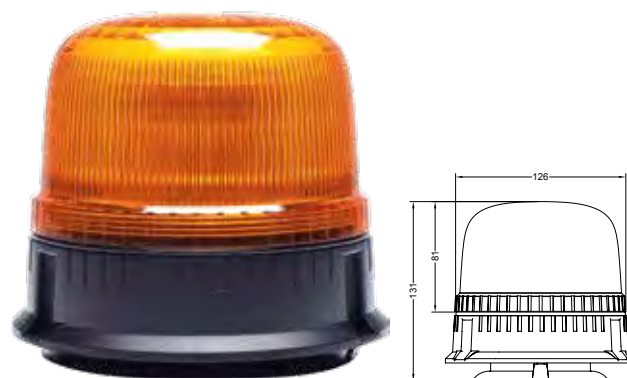

Code	Tipo Base / Base Type	Q.ty
39225	Calamita / Magnetic Mount	1