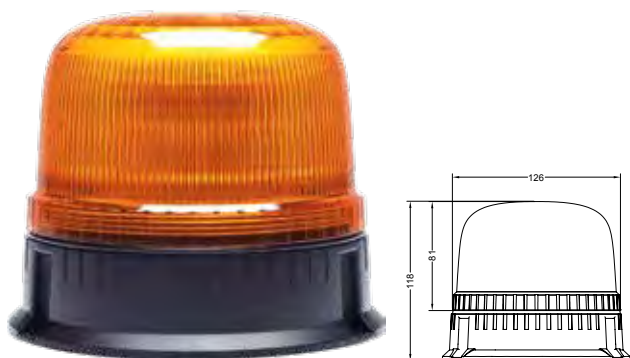

Code	Tipo Base / Base Type	Q.ty
39224	Piana / 3 Bolts Mount	1