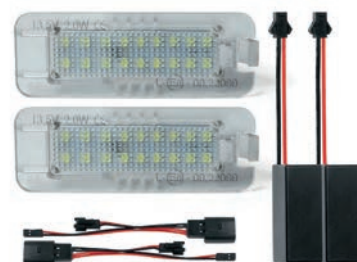

Cod.	701061
Base	Adapter
Fit For	PORSCHE