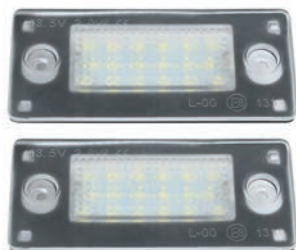

Cod.	<b>701004</b>
Base	<b>Adapter</b>
Fit For	<b>AUDI, SEAT, SKODA, VW</b>

Cod.	<b>701005</b>
Base	<b>OE Socket</b>
Fit For	<b>AUDI</b>

Cod.	<b>701006</b>
Base	<b>Adapter</b>
Fit For	<b>AUDI</b>

Cod.	<b>701007</b>
Base	<b>OE Socket</b>
Fit For	<b>AUDI</b>