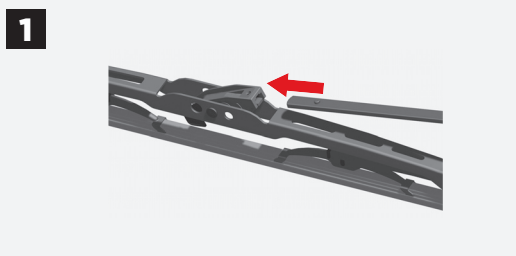

STREET VISION
SPARBLADE
CLASSIC

HOOK

BAIONET

SIDE PIN

STREET VISION
SPARBLADE
TRUCK

ADAPTER **H16**