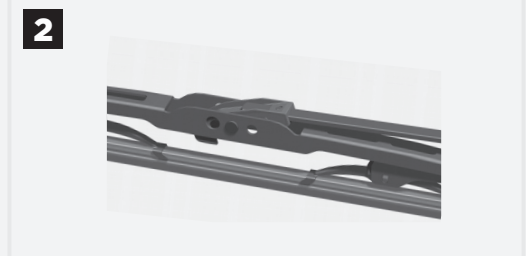

STREET VISION
SPARBLADE
CLASSIC

HOOK

BAIONET

SIDE PIN

STREET VISION
SPARBLADE
TRUCK

ADAPTER **H16**