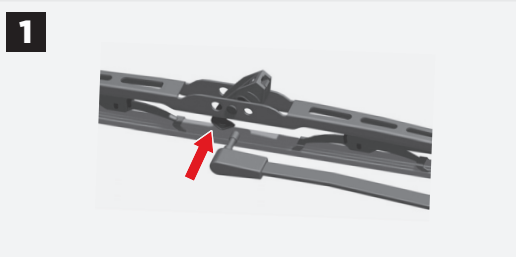

STREET VISION
SPARBLADE
CLASSIC

HOOK

BAIONET

SIDE PIN

STREET VISION
SPARBLADE
TRUCK

ADAPTER **H16**