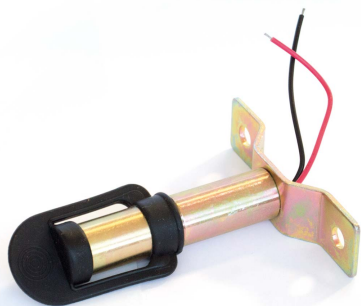

TECHNICAL DATASHEET

Beacon Support Flex 2 Screws (1PCS)

Item number: 39231 - EAN: 8056324392316

TECHNICAL DATA

Product information

Forma	diritto
-------	---------