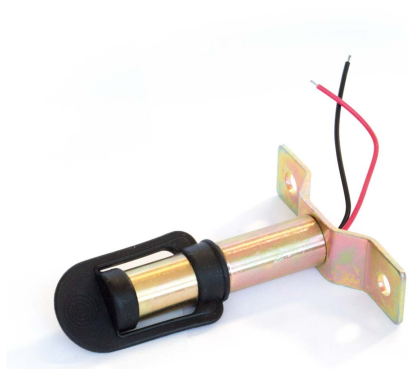

TECHNICAL DATASHEET

Beacon Support Flex 2 Screws (1PCS)

Item number: 39231 - EAN: 8056324392316

TECHNICAL DATA

Product information

Forma	diritto
-------	---------