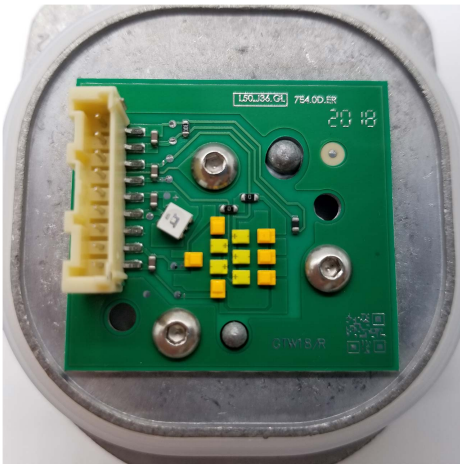

Led Module DRL Mercedes Right (1PCS)

Item number: 609158R - EAN: 8051886322832

TECHNICAL DATA

Product information

Funzione luce/spia	per luce guida diurna (LED)
Funzione luce/spia	per lampeggiatore (LED)
Lato montaggio	Dx
Quantità	1

OEM NUMBERS

The product **609158R** is compatible with the following products:

MERCEDES-BENZ

2189065900, 2189066200,

A2189065900, A2189066200

SIMILAR SPARE PARTS (CROSS REFERENCE)

The product also replaces: