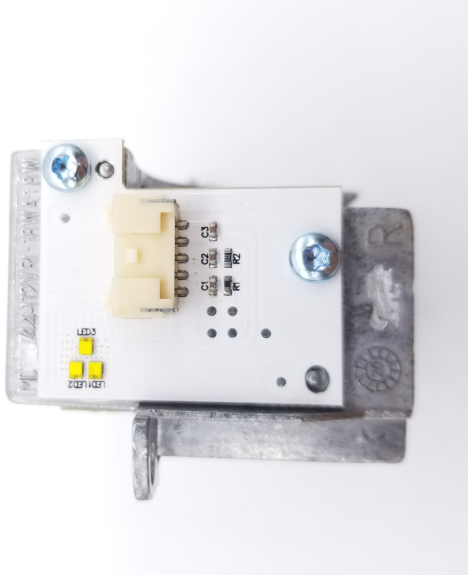

Led Module DRL Mercedes Right (1PCS)

Item number: 609235R - EAN: 8051886329671

TECHNICAL DATA

Product information

Funzione luce/spia	per luce guida diurna (LED)
Lato montaggio	Dx
Quantità	1

OEM NUMBERS

The product **609235R** is compatible with the following products:

BMW

63117394902

SIMILAR SPARE PARTS (CROSS REFERENCE)

The product also replaces:

ESEN SKV

59SKV090

MAXGEAR

27-1893