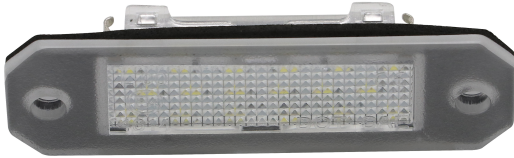

TECHNICAL DATASHEET

Led Licence Plate Light VW Transporter e Caddy (2PCS)

Item number: 701102 - EAN: 8057587715645

TECHNICAL DATA

Product information

Quantità	2
Tipo luce	LED

IMAGES