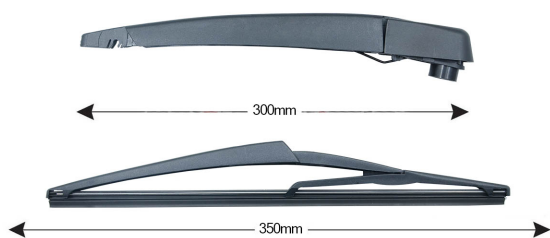

TRA-A4M1 Sparblade Rear Arm Kit ALFA ROMEO MiTo 350mm (1PCS)

Item number: TRA-A4M1 - Stock Nr.: 84006 - EAN: 8054317320872

TECHNICAL DATA

Product information

| | |
|-------------------|----------------|
| Product line | Spareblade Kit |
| Lato montaggio | posteriore |
| Lunghezza Braccio | 300 |
| Lunghezza [mm] | 350 |
| Quantità | 1 |

OEM NUMBERS

The product **TRA-A4M1** is compatible with the following products:

ALFA ROMEO

50508588

SIMILAR SPARE PARTS (CROSS REFERENCE)

The product also replaces:

EUROREPAR

1623235180