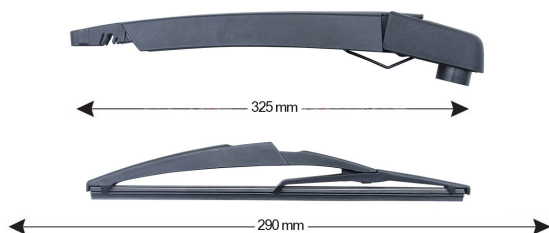

TECHNICAL DATASHEET

TRA-C833 Sparblade Rear Arm Kit CITROEN / PEUGEOT 290mm (1PCS)

Item number: TRA-C833 - Stock Nr.: 84035 - EAN: 8054317321169

This product replaces the code: 84202 / TRA-P1201 / TRA-P1501

TECHNICAL DATA

Product information

Product line	Spareblade Kit
Lato montaggio	posteriore
Lunghezza Braccio	270
Lunghezza [mm]	290
Quantità	1

OEM NUMBERS

The product **TRA-C833** is compatible with the following products: