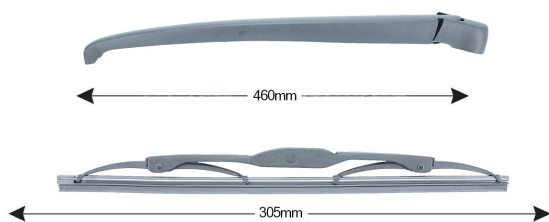

TRA-K3S9 Sparblade Rear Arm Kit KIA Sportage 305mm (1PCS)

Item number: TRA-K3S9 - Stock Nr.: 84323 - EAN: 8054317327161

TECHNICAL DATA

Product information

Product line	Spareblade Kit
Lato montaggio	posteriore
Lunghezza Braccio	460
Lunghezza [mm]	305
Quantità	1

OEM NUMBERS

The product **TRA-K3S9** is compatible with the following products:

KIA

988111F001

SIMILAR SPARE PARTS (CROSS REFERENCE)

The product also replaces:

ABAKUS

103-00-059-C