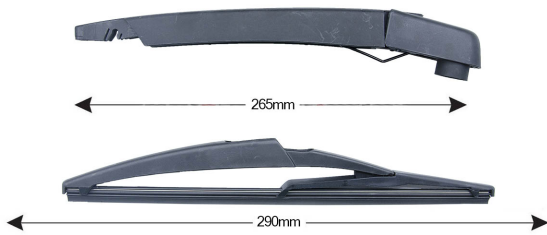

TRA-L2D2 Sparblade Rear Arm Kit LANCIA Delta 290mm (1PCS)

Item number: TRA-L2D2 - Stock Nr.: 84129 - EAN: 8054317322104

TECHNICAL DATA

Product information

Product line	Spareblade Kit
Lato montaggio	posteriore
Lunghezza Braccio	265
Lunghezza [mm]	290
Quantità	1

OEM NUMBERS

The product **TRA-L2D2** is compatible with the following products:

CHRYSLER

51808763

LANCIA

51808763

IMAGES