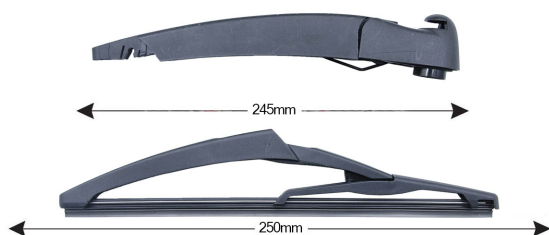

TRA-M12C8 Sparblade Rear Arm Kit MINI R56 / Countryman R60 250mm (1PCS)

Item number: TRA-M12C8 - **Stock Nr.:** 84155 - **EAN:** 8054317322364

TECHNICAL DATA

Product information

Product line	Spareblade Kit
Lato montaggio	posteriore
Lunghezza Braccio	245
Lunghezza [mm]	250
Quantità	1

OEM NUMBERS

The product **TRA-M12C8** is compatible with the following products:

BMW

61622754287

MINI

61622754287

SIMILAR SPARE PARTS (CROSS REFERENCE)

The product also replaces: