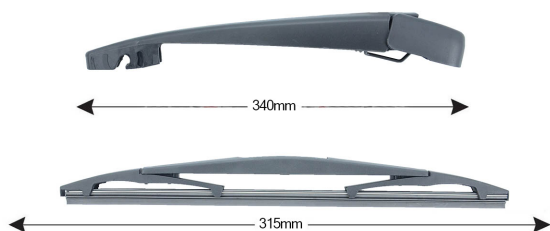

TECHNICAL DATASHEET

TRA-M13G1 Sparblade Rear Arm Kit MITSUBISHI Grandis 315mm (1PCS)

Item number: TRA-M13G1 - Stock Nr.: 84329 - EAN: 8054317327222

This product replaces the code: 84330

TECHNICAL DATA

Product information

Product line	Spareblade Kit
Lato montaggio	posteriore
Lunghezza Braccio	340
Lunghezza [mm]	315
Quantità	1

OEM NUMBERS

The product **TRA-M13G1** is compatible with the following products:

MITSUBISHI

MN145764