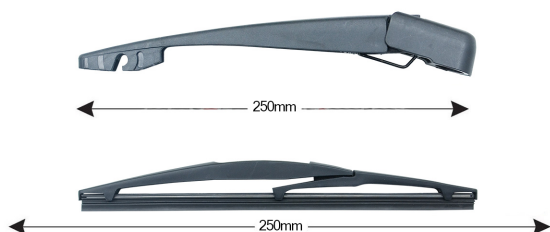

TECHNICAL DATASHEET

TRA-P1403 Sparblade Rear Arm Kit PEUGEOT 4008 250mm (1PCS)

Item number: TRA-P1403 - Stock Nr.: 84201 - EAN: 8054317322821

TECHNICAL DATA

Product information

Product line	Spareblade Kit
Lato montaggio	posteriore
Lunghezza Braccio	250
Lunghezza [mm]	250
Quantità	1

OEM NUMBERS

The product **TRA-P1403** is compatible with the following products:

PEUGEOT

6429EG

SIMILAR SPARE PARTS (CROSS REFERENCE)

The product also replaces:

METZGER

2190428