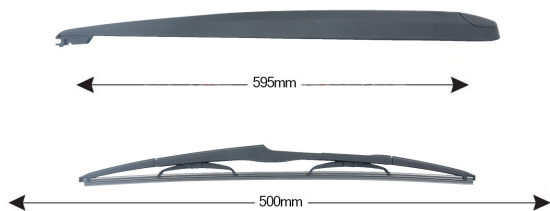

TRA-R2L1 Sparblade Rear Arm Kit RENAULT Laguna II 500mm (1PCS)

Item number: TRA-R2L1 - Stock Nr.: 84214 - EAN: 8054317322951

TECHNICAL DATA

Product information

Product line	Spareblade Kit
Lato montaggio	posteriore
Lunghezza Braccio	595
Lunghezza [mm]	500
Quantità	1

OEM NUMBERS

The product **TRA-R2L1** is compatible with the following products:

DACIA	RENAULT
7701049003	7701049003

SIMILAR SPARE PARTS (CROSS REFERENCE)

The product also replaces:

METALCAUCHO	Metalcaucho	STC	VAICO
68111	68111	T468111	V46-1752, V46-1753