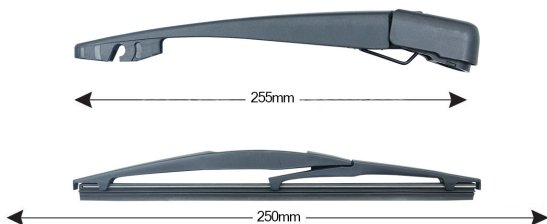

TECHNICAL DATASHEET

TRA-S13S3 Sparblade Rear Arm Kit SUZUKI Splash / Swift 250mm (1PCS)

Item number: TRA-S13S3 - Stock Nr.: 84240 - EAN: 8054317323217

This product replaces the code: 84241 / TRA-S13S5

TECHNICAL DATA

Product information

Product line	Spareblade Kit
Lato montaggio	posteriore
Lunghezza Braccio	255
Lunghezza [mm]	250
Quantità	1

OEM NUMBERS

The product **TRA-S13S3** is compatible with the following products:

SUZUKI

3882163J00, 3882163J00000

SIMILAR SPARE PARTS (CROSS REFERENCE)

The product also replaces:

Metalcaucho

68008, 68009

STC

T468008, T468009